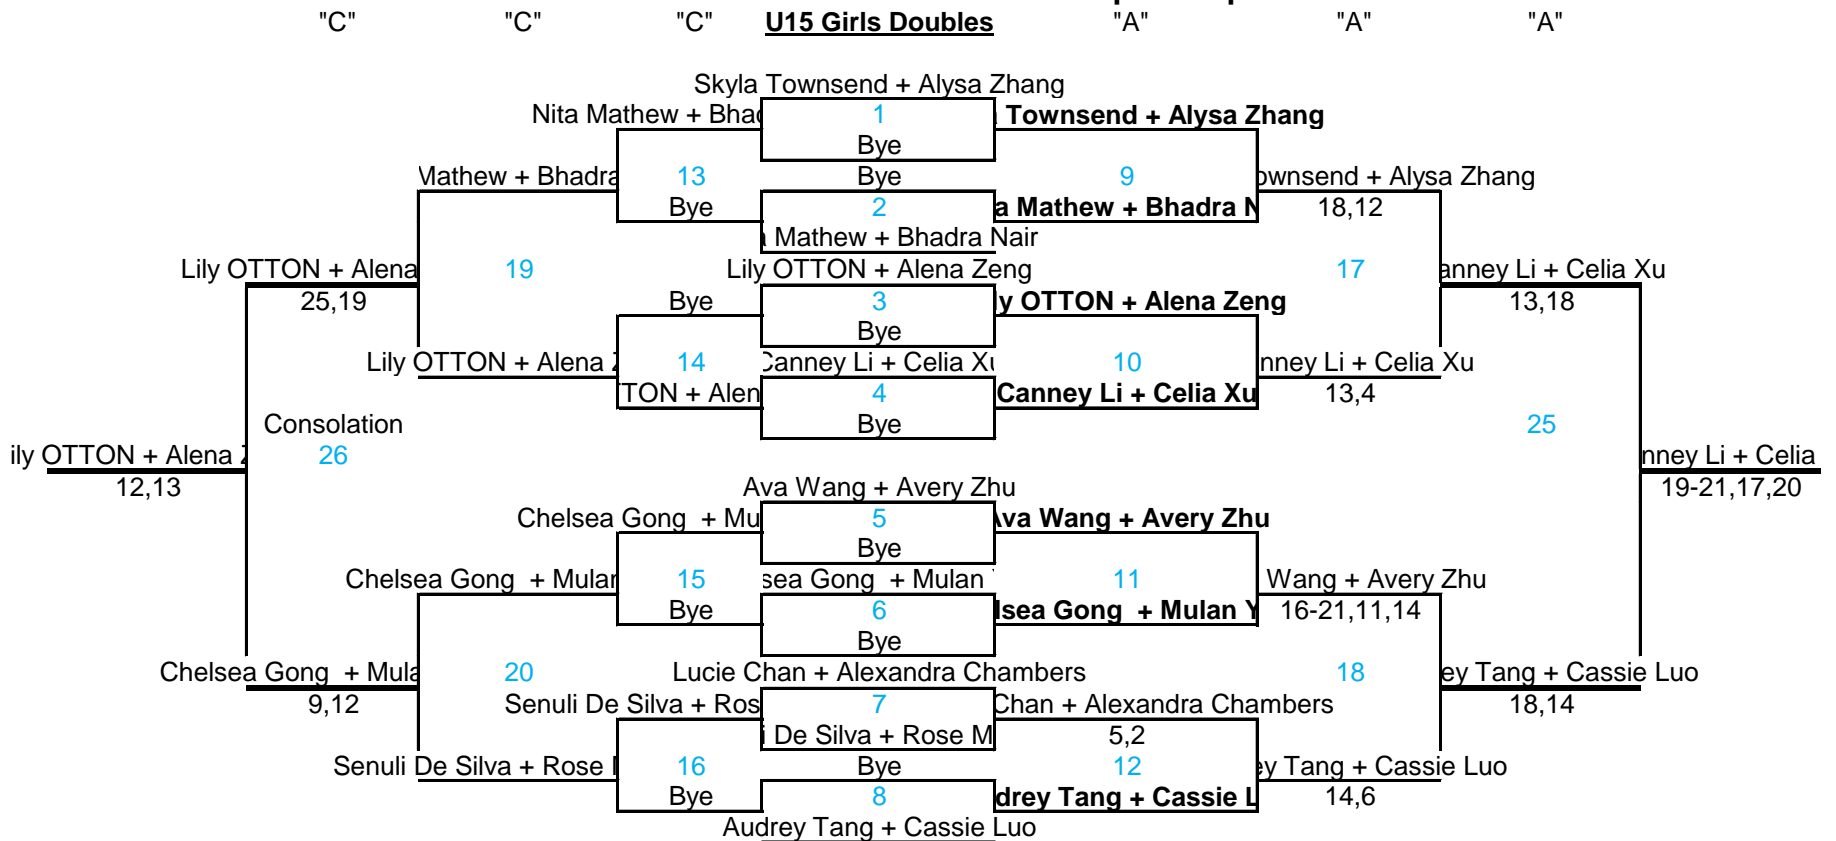

- 1 Skyla Townsend + Alysa Zhang
- 2 Audrey Tang + Cassie Luo
- 3 Ava Wang + Avery Zhu
- 4 Lily OTTON + Alena Zeng
- 5 Canney Li + Celia Xu
- 6 Chelsea Gong + Mulan Yuan
- 7 Lucie Chan + Alexandra Chambers
- 8 Bye
- 9 Nita Mathew + Bhadra Nair
- 10 Senuli De Silva + Rose Manesh

2026 ODBA District Junior Championship

U15 Girls Doubles

(2 out of 3, 21 points)

Xu